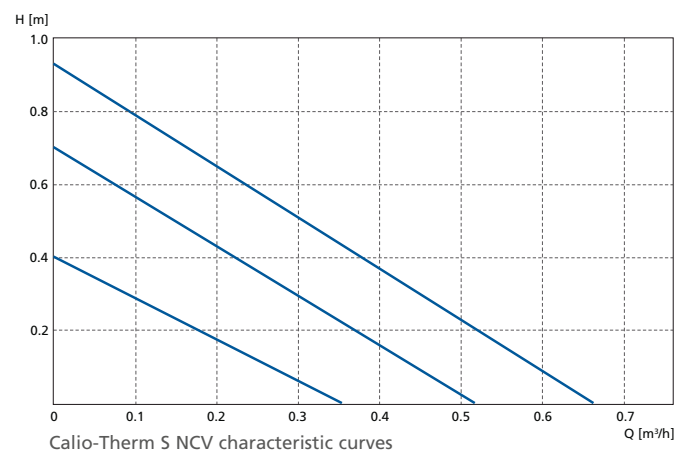

Highly efficient and economical operation

High-efficiency motors and three characteristic curves

Small footprint

Compact design (65 mm or 110 mm)

Flexible

Four pump sizes for flexible use

Technical data

Type series	Calio-Therm S NC S Calio-Therm S NC K	Calio-Therm S NCV S Calio-Therm S NCV K
Flow rate Q	Up to 0.7 m ³ /h	
Head H	Up to 1.0 m	
Fluid temperature T	+ 5 °C to + 65 °C (for short periods also higher temperatures)	
Hardness of fluid handled	Up to 20 °dH	
Ambient temperature T	0 °C to +40 °C	
Operating pressure p	Up to 10 bar	
Enclosure	IP42	
Speed levels	3	
Pump connection	Rp ½ internal thread	G 1 ¼ external thread

Replacement pump:	KSB	KSB item No.	Grundfos	Wilo	Xylem	Vortex
Product name	Calio-Therm S NC S	29 134 811	UPS 15-14 B	Star-Z Nova	Ecocirc Pro 15-1/65	BWO 155 R
Overall length / Thread	65 mm / Rp ½ internal thread		80 mm / Rp ½ internal thread	84 mm / Rp ½ internal thread	65 mm / Rp ½ internal thread	80 mm / Rp ½ internal thread
Product name	Calio-Therm S NCV S	29 134 813	UPS 20-14 BX	Star-Z Nova A	Ecocirc Pro 15-1/110	BWO 155 V
Overall length / Thread	110 mm / G 1 ¼ external thread		110 mm / G 1 ¼ external thread	138 mm / G 1 external thread	110 mm / G 1 ¼ external thread	155 mm / Rp ½ internal thread