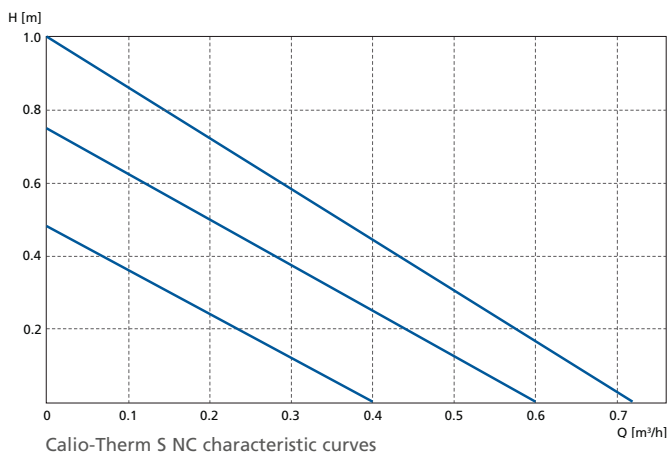

Highly efficient and economical operation

High-efficiency motors and three characteristic curves

Small footprint

Compact design (65 mm or 110 mm)

Flexible

Four pump sizes for flexible use

Technical data

Type series	Calio-Therm S NC S Calio-Therm S NC K	Calio-Therm S NCV S Calio-Therm S NCV K
Flow rate Q	Up to 0.7 m ³ /h	
Head H	Up to 1.0 m	
Fluid temperature T	+ 5 °C to + 65 °C (for short periods also higher temperatures)	
Hardness of fluid handled	Up to 20 °dH	
Ambient temperature T	0 °C to +40 °C	
Operating pressure p	Up to 10 bar	
Enclosure	IP42	
Speed levels	3	
Pump connection	Rp ½ internal thread	G 1 ¼ external thread